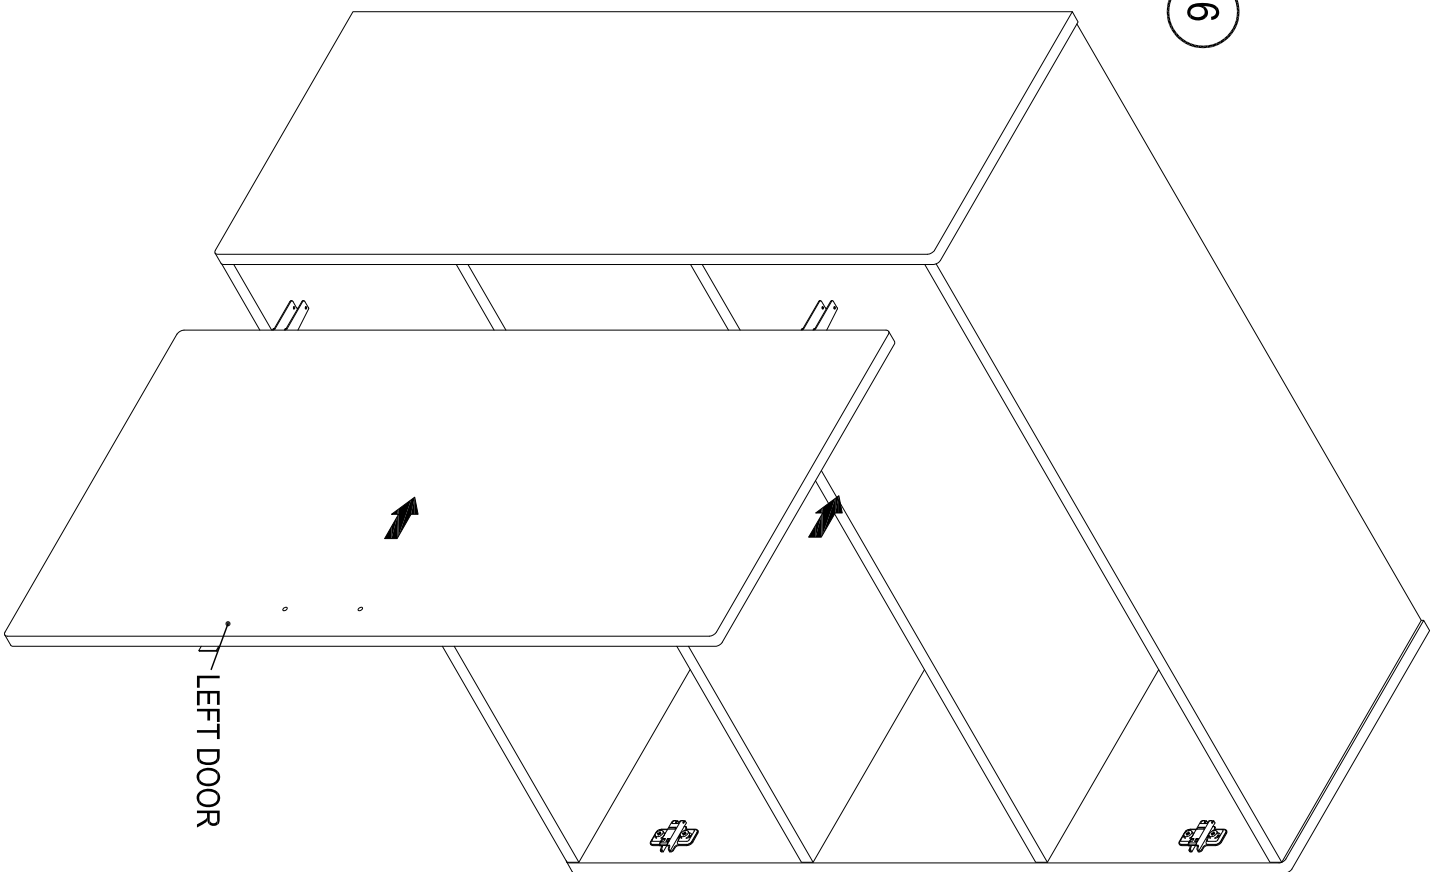

6

LEFT DOOR

RIGHT DOOR

TAPE KEY TO INSIDE  
OF DOOR LOCK

NOTE: "L" SHAPED STRIKE PLATE  
SHOULD BE LOCATED ON THE  
LOWER SHELF