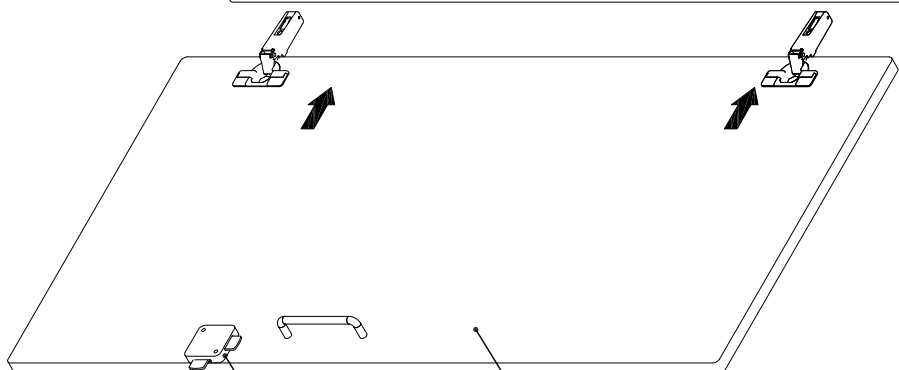

6

LEFT DOOR

RIGHT DOOR

TAPE KEY TO INSIDE  
OF DOOR LOCK

NOTE: "L" SHAPED STRIKE PLATE  
SHOULD BE LOCATED ON THE  
LOWER SHELF