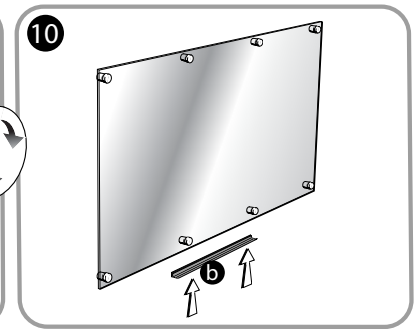

GLASS BOARDS

4 x 6, 4 x 8

quartet®

ACCO Brands (Returns Center)
101 Bolton Ave 9E
Booneville, MS 38829 USA
Tel: 800-541-0094
www.acco.com