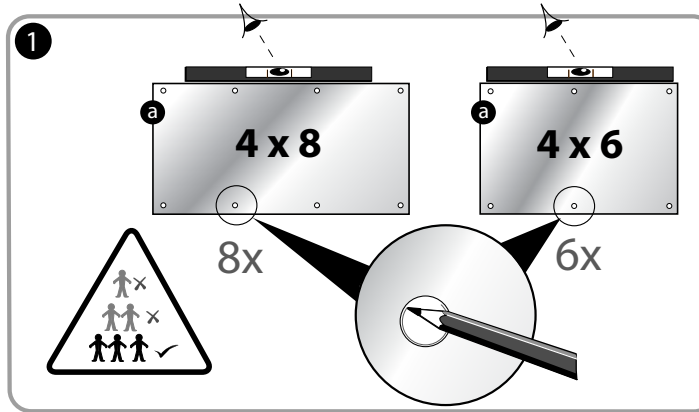

GLASS BOARDS

4 x 6, 4 x 8

quartet®

ACCO Brands (Returns Center)
101 Bolton Ave 9E
Booneville, MS 38829 USA
Tel: 800-541-0094
www.acco.com