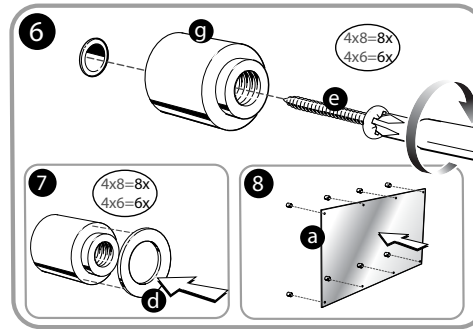

GLASS BOARDS

4 x 6, 4 x 8

quartet®

ACCO Brands (Returns Center)
101 Bolton Ave 9E
Booneville, MS 38829 USA
Tel: 800-541-0094
www.acco.com