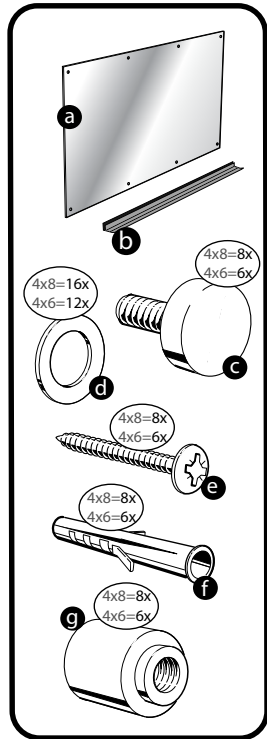

GLASS BOARDS

4 x 6, 4 x 8

quartet®

ACCO Brands (Returns Center)
101 Bolton Ave 9E
Booneville, MS 38829 USA
Tel: 800-541-0094
www.acco.com