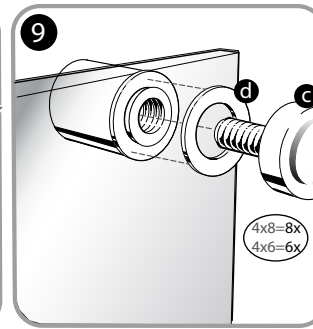

GLASS BOARDS

4 x 6, 4 x 8

quartet®

ACCO Brands (Returns Center)
101 Bolton Ave 9E
Booneville, MS 38829 USA
Tel: 800-541-0094
www.acco.com