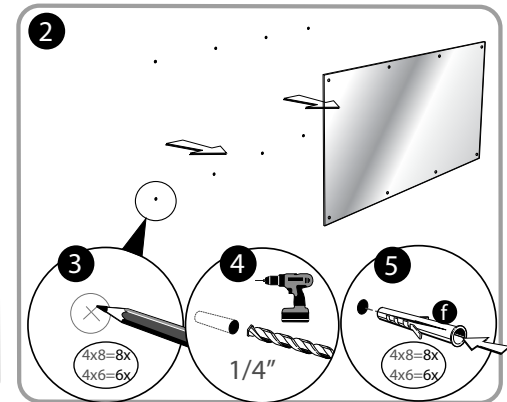

GLASS BOARDS

4 x 6, 4 x 8

quartet®

ACCO Brands (Returns Center)
101 Bolton Ave 9E
Booneville, MS 38829 USA
Tel: 800-541-0094
www.acco.com