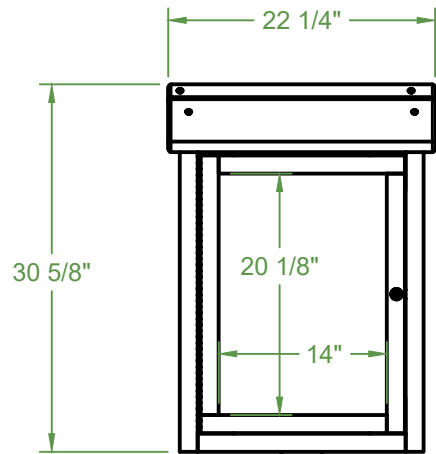

ASM-SMC-1S1P6

TURNULATE TO PREFERRED HEIGHT
FOR **SURFACE** MOUNTING