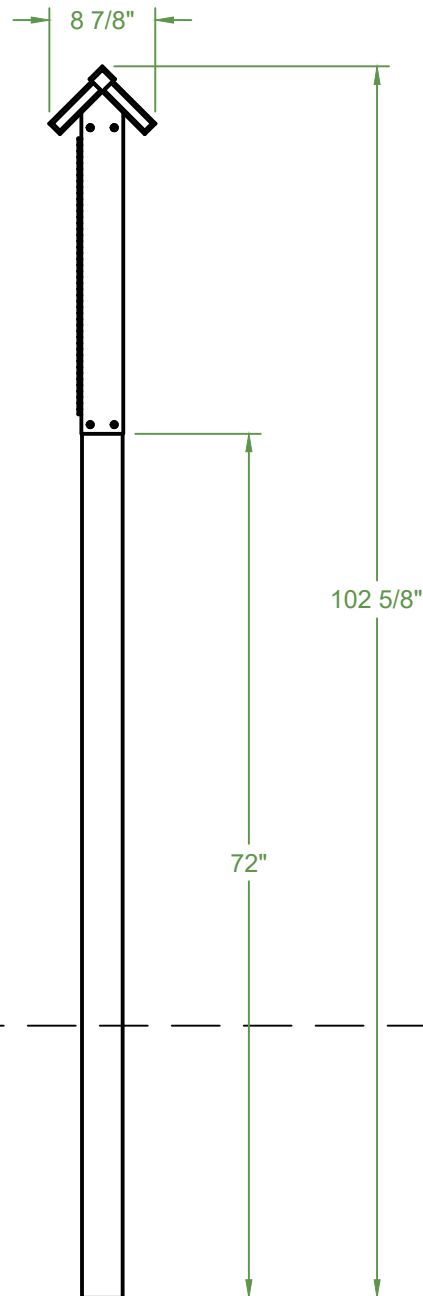

ASM-SMC-1S1P6

TURNULATE TO PREFERRED HEIGHT
FOR **SURFACE** MOUNTING