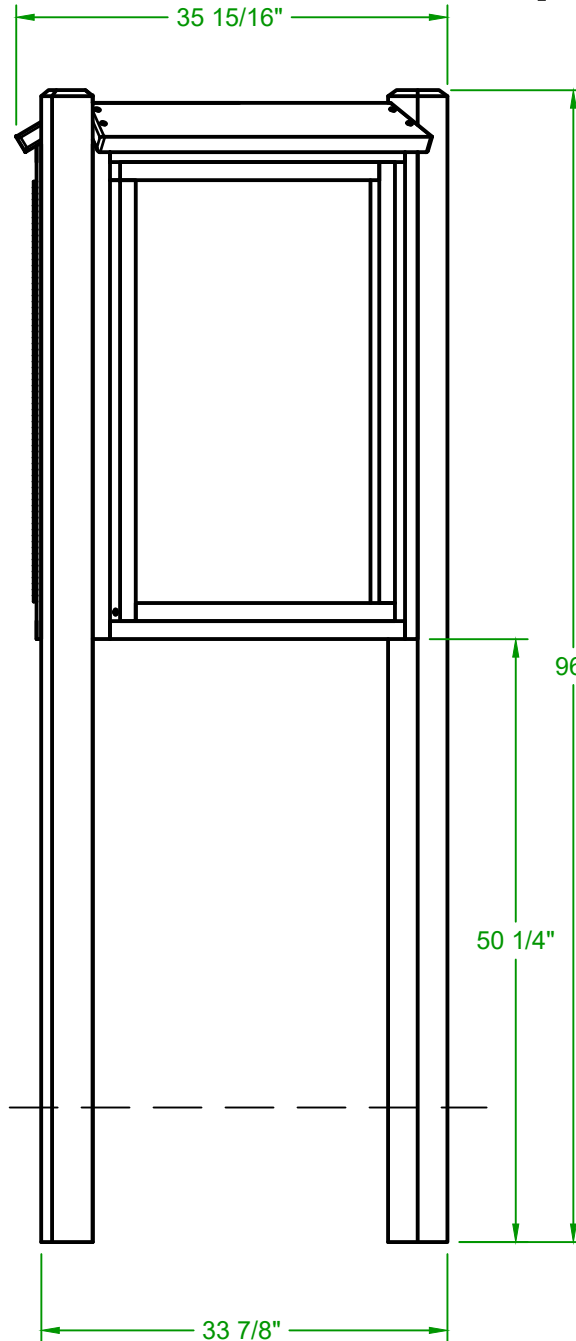

ASM-AEK28

TRUNCATE TO
PREFERRED HEIGHT
FOR **SURFACE**
MOUNTING