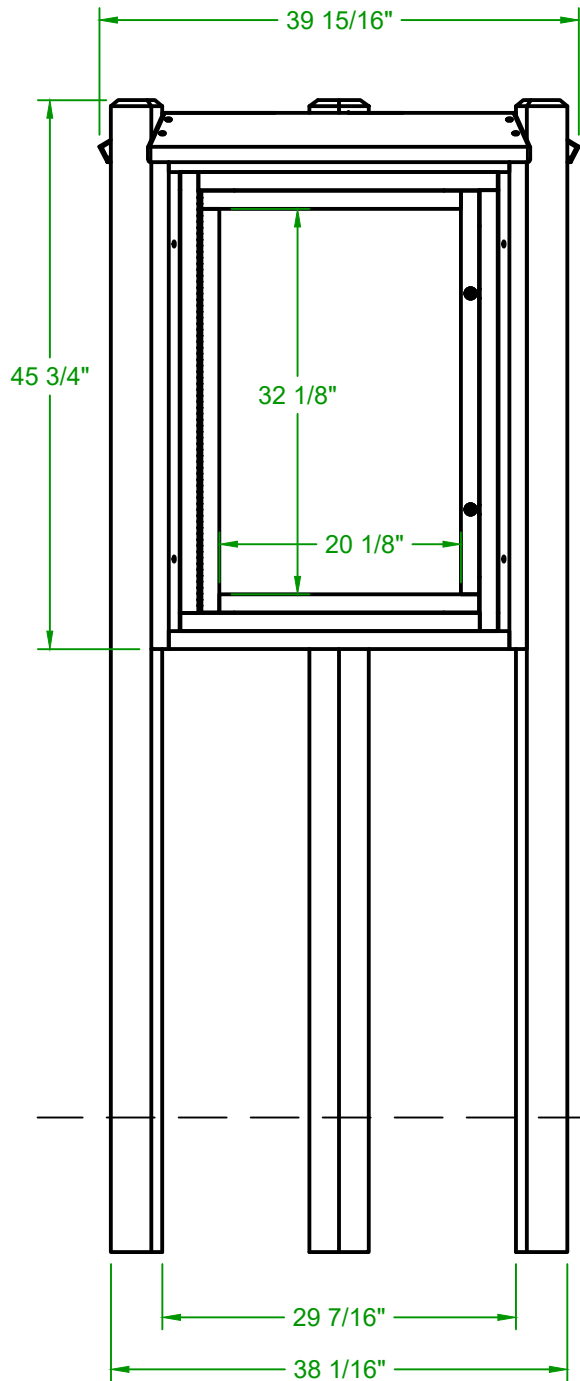

ASM-AEK28

TRUNCATE TO
PREFERRED HEIGHT
FOR **SURFACE**
MOUNTING