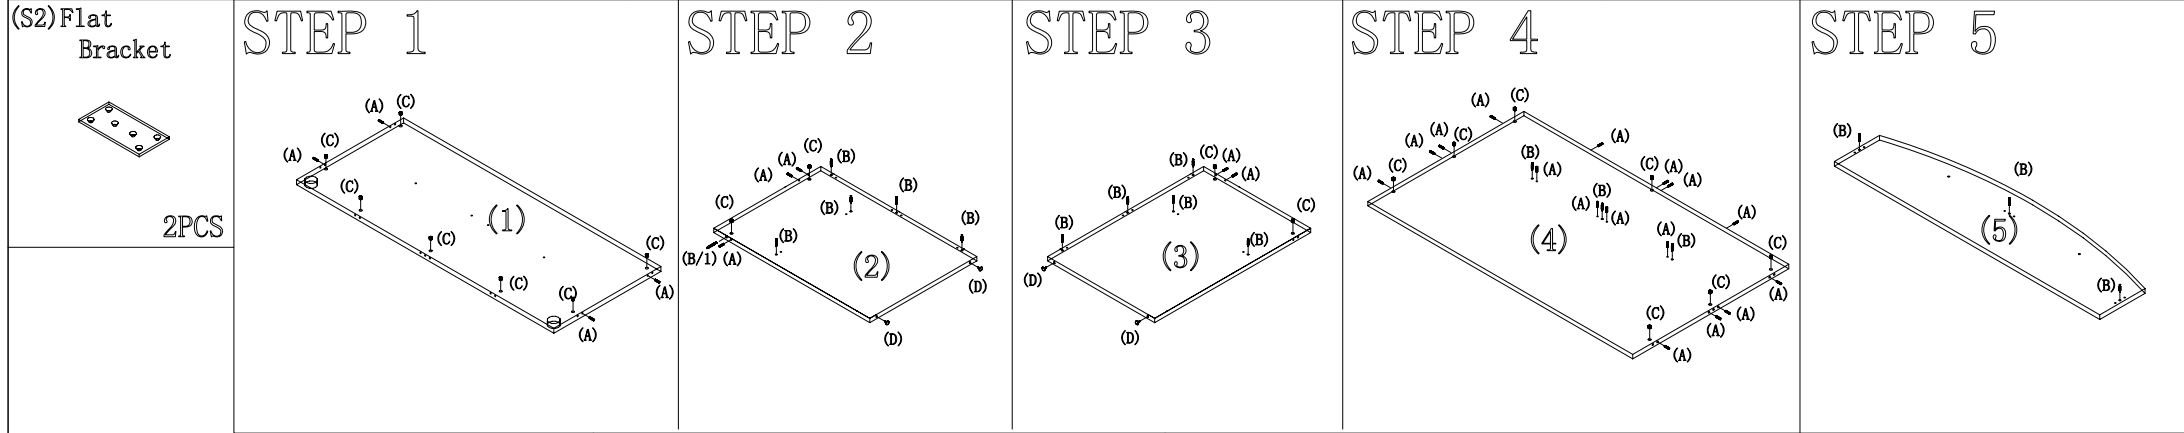

(1) Desk Top  1PCS	(2) Desk End  1PCS	(3) Desk End  1PCS	(4) Desk Modesty  1PCS	(5) Transaction Counter (Desk)  1PCS	(6) Return Top  1PCS	(7) Return End  1PCS	(8) Return Modesty  1PCS
---	--	--	---	--	---	---	---

(A) Dowel  31PCS+2	(B) Cam Pin  23PCS+2	(B/1) Cam Pin  1PCS+1	(C) Cam Lock  28PCS+3	(D) Leg Leveller  8PCS	(W) Grommet  3PCS	(p) Cam Cover  28PCS+4	(N) Cam Cover  6PCS+2	(q) Plug  3PCS+1	(E4) Wood Screw  72PCS+4	(S) Corner Bracket  6PCS
---	---	--	--	---	--	---	--	---	---	---

Reception Station  
**NAP-122**  
72"W x 72"D x 41"H

OSP  
furniture  
877-OSP-WORX  
(677-9679)  
Always lay components on A clean,  
soft-cushioned surface during assembly.