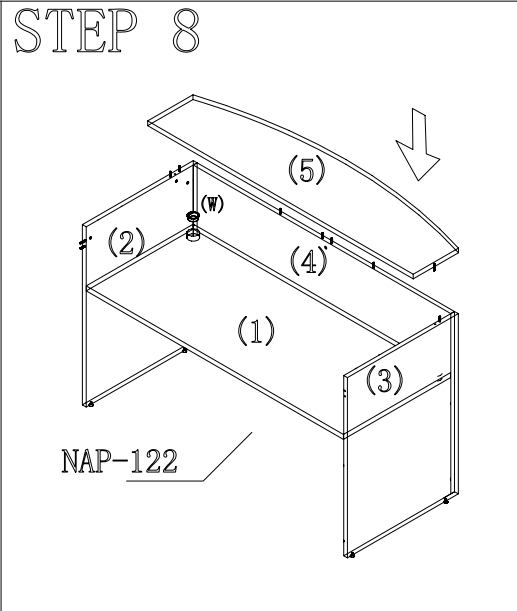

(1) Desk Top  1PCS	(2) Desk End  1PCS	(3) Desk End  1PCS	(4) Desk Modesty  1PCS	(5) Transaction Counter (Desk)  1PCS	(6) Return Top  1PCS	(7) Return End  1PCS	(8) Return Modesty  1PCS
---	--	--	---	--	---	---	---

(A) Dowel  31PCS+2	(B) Cam Pin  23PCS+2	(B/1) Cam Pin  1PCS+1	(C) Cam Lock  28PCS+3	(D) Leg Leveller  8PCS	(W) Grommet  3PCS	(p) Cam Cover  28PCS+4	(N) Cam Cover  6PCS+2	(q) Plug  3PCS+1	(E4) Wood Screw  72PCS+4	(S) Corner Bracket  6PCS
---	---	--	--	---	--	---	--	---	---	---

Reception Station  
**NAP-122**  
72"W x 72"D x 41"H

OSP  
furniture  
877-OSP-WORX  
(677-9679)  
Always lay components on A clean,  
soft-cushioned surface during assembly.