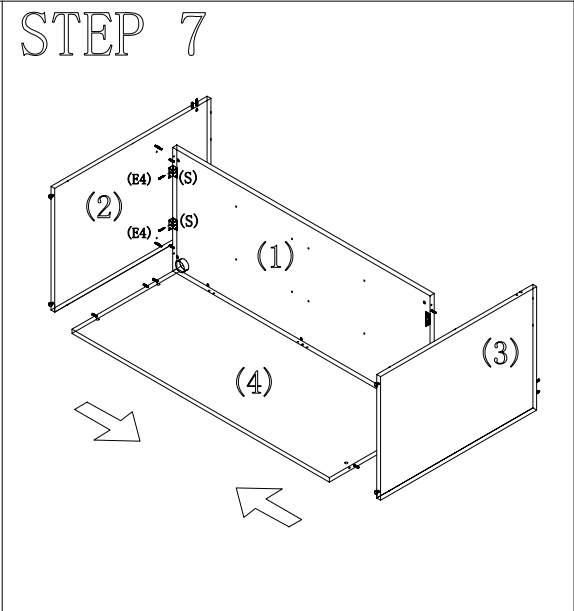

(1) Desk Top  1PCS	(2) Desk End  1PCS	(3) Desk End  1PCS	(4) Desk Modesty  1PCS	(5) Transaction Counter (Desk)  1PCS	(6) Return Top  1PCS	(7) Return End  1PCS	(8) Return Modesty  1PCS
---	--	--	---	--	---	---	---

(A) Dowel  31PCS+2	(B) Cam Pin  23PCS+2	(B/1) Cam Pin  1PCS+1	(C) Cam Lock  28PCS+3	(D) Leg Leveller  8PCS	(W) Grommet  3PCS	(p) Cam Cover  28PCS+4	(N) Cam Cover  6PCS+2	(q) Plug  3PCS+1	(E4) Wood Screw  72PCS+4	(S) Corner Bracket  6PCS
---	---	--	--	---	--	---	--	---	---	---

Reception Station  
**NAP-122**  
72"W x 72"D x 41"H

OSP  
furniture  
877-OSP-WORX  
(677-9679)  
Always lay components on A clean,  
soft-cushioned surface during assembly.