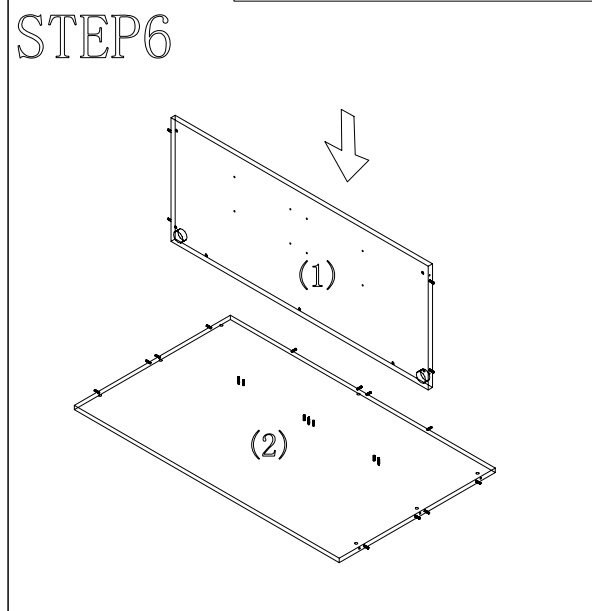

(1) Desk Top  1PCS	(2) Desk End  1PCS	(3) Desk End  1PCS	(4) Desk Modesty  1PCS	(5) Transaction Counter (Desk)  1PCS	(6) Return Top  1PCS	(7) Return End  1PCS	(8) Return Modesty  1PCS
---	--	--	---	--	---	---	---

(A) Dowel  31PCS+2	(B) Cam Pin  23PCS+2	(B/1) Cam Pin  1PCS+1	(C) Cam Lock  28PCS+3	(D) Leg Leveller  8PCS	(W) Grommet  3PCS	(p) Cam Cover  28PCS+4	(N) Cam Cover  6PCS+2	(q) Plug  3PCS+1	(E4) Wood Screw  72PCS+4	(S) Corner Bracket  6PCS
---	---	--	--	---	--	---	--	---	---	---

Reception Station  
**NAP-122**  
72"W x 72"D x 41"H

OSP  
furniture  
877-OSP-WORX  
(677-9679)  
Always lay components on A clean,  
soft-cushioned surface during assembly.