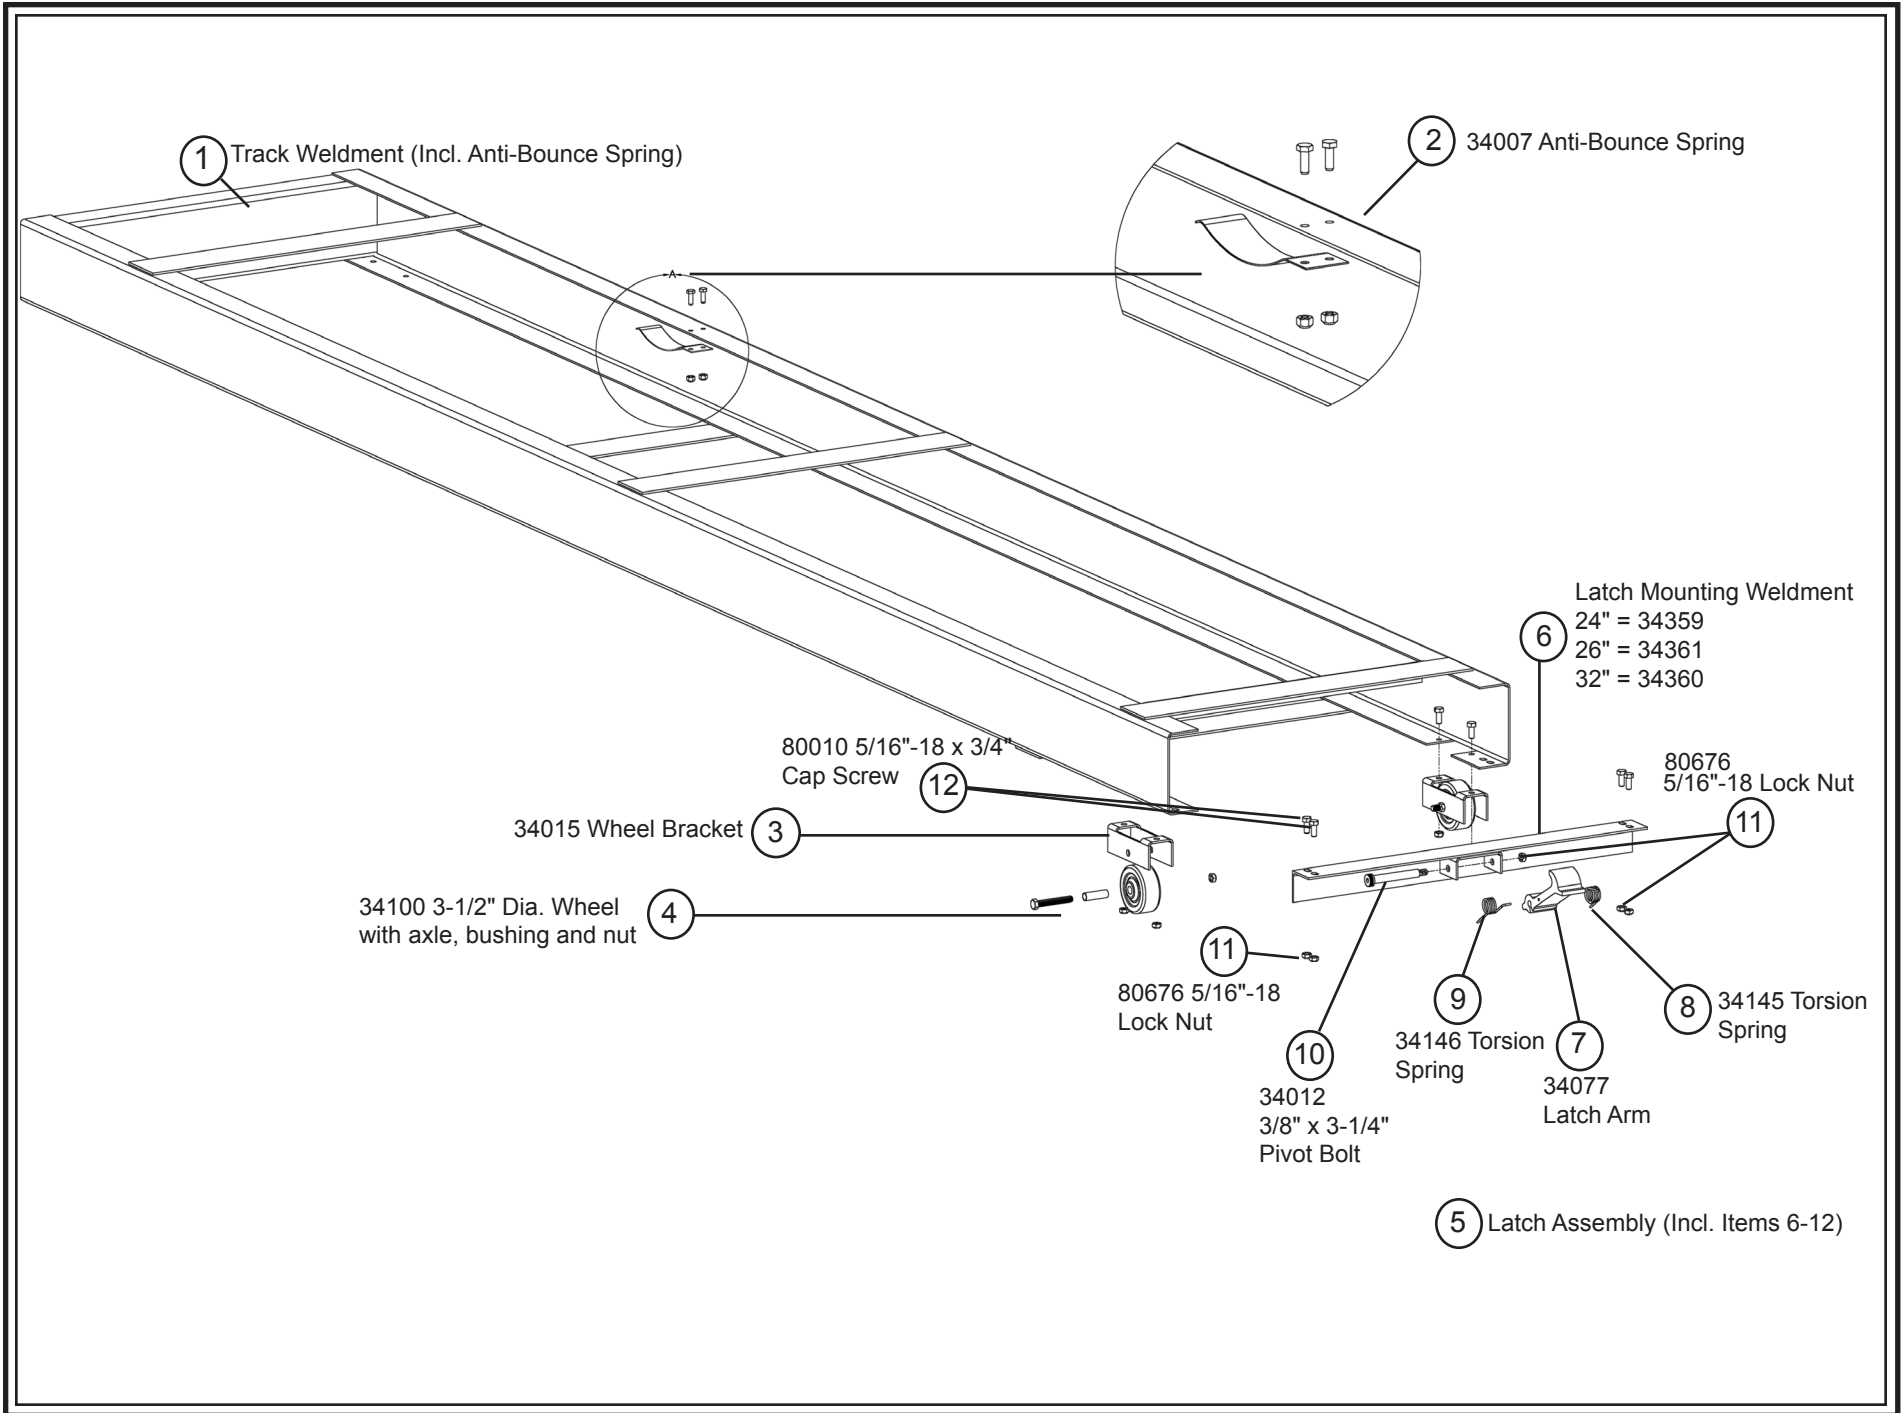

Slider® Ramp Replacement Parts List (Slide & Track Assembly)

Slider® Ramp Replacement Parts List (Ramp & Carriage Assembly)

Carriage Series	Weldment Only Part #	Carriage Assembly (Incl. 2 & 4) Part #
2400	34309	34308
2600	34069	34002
3200	34117	34116