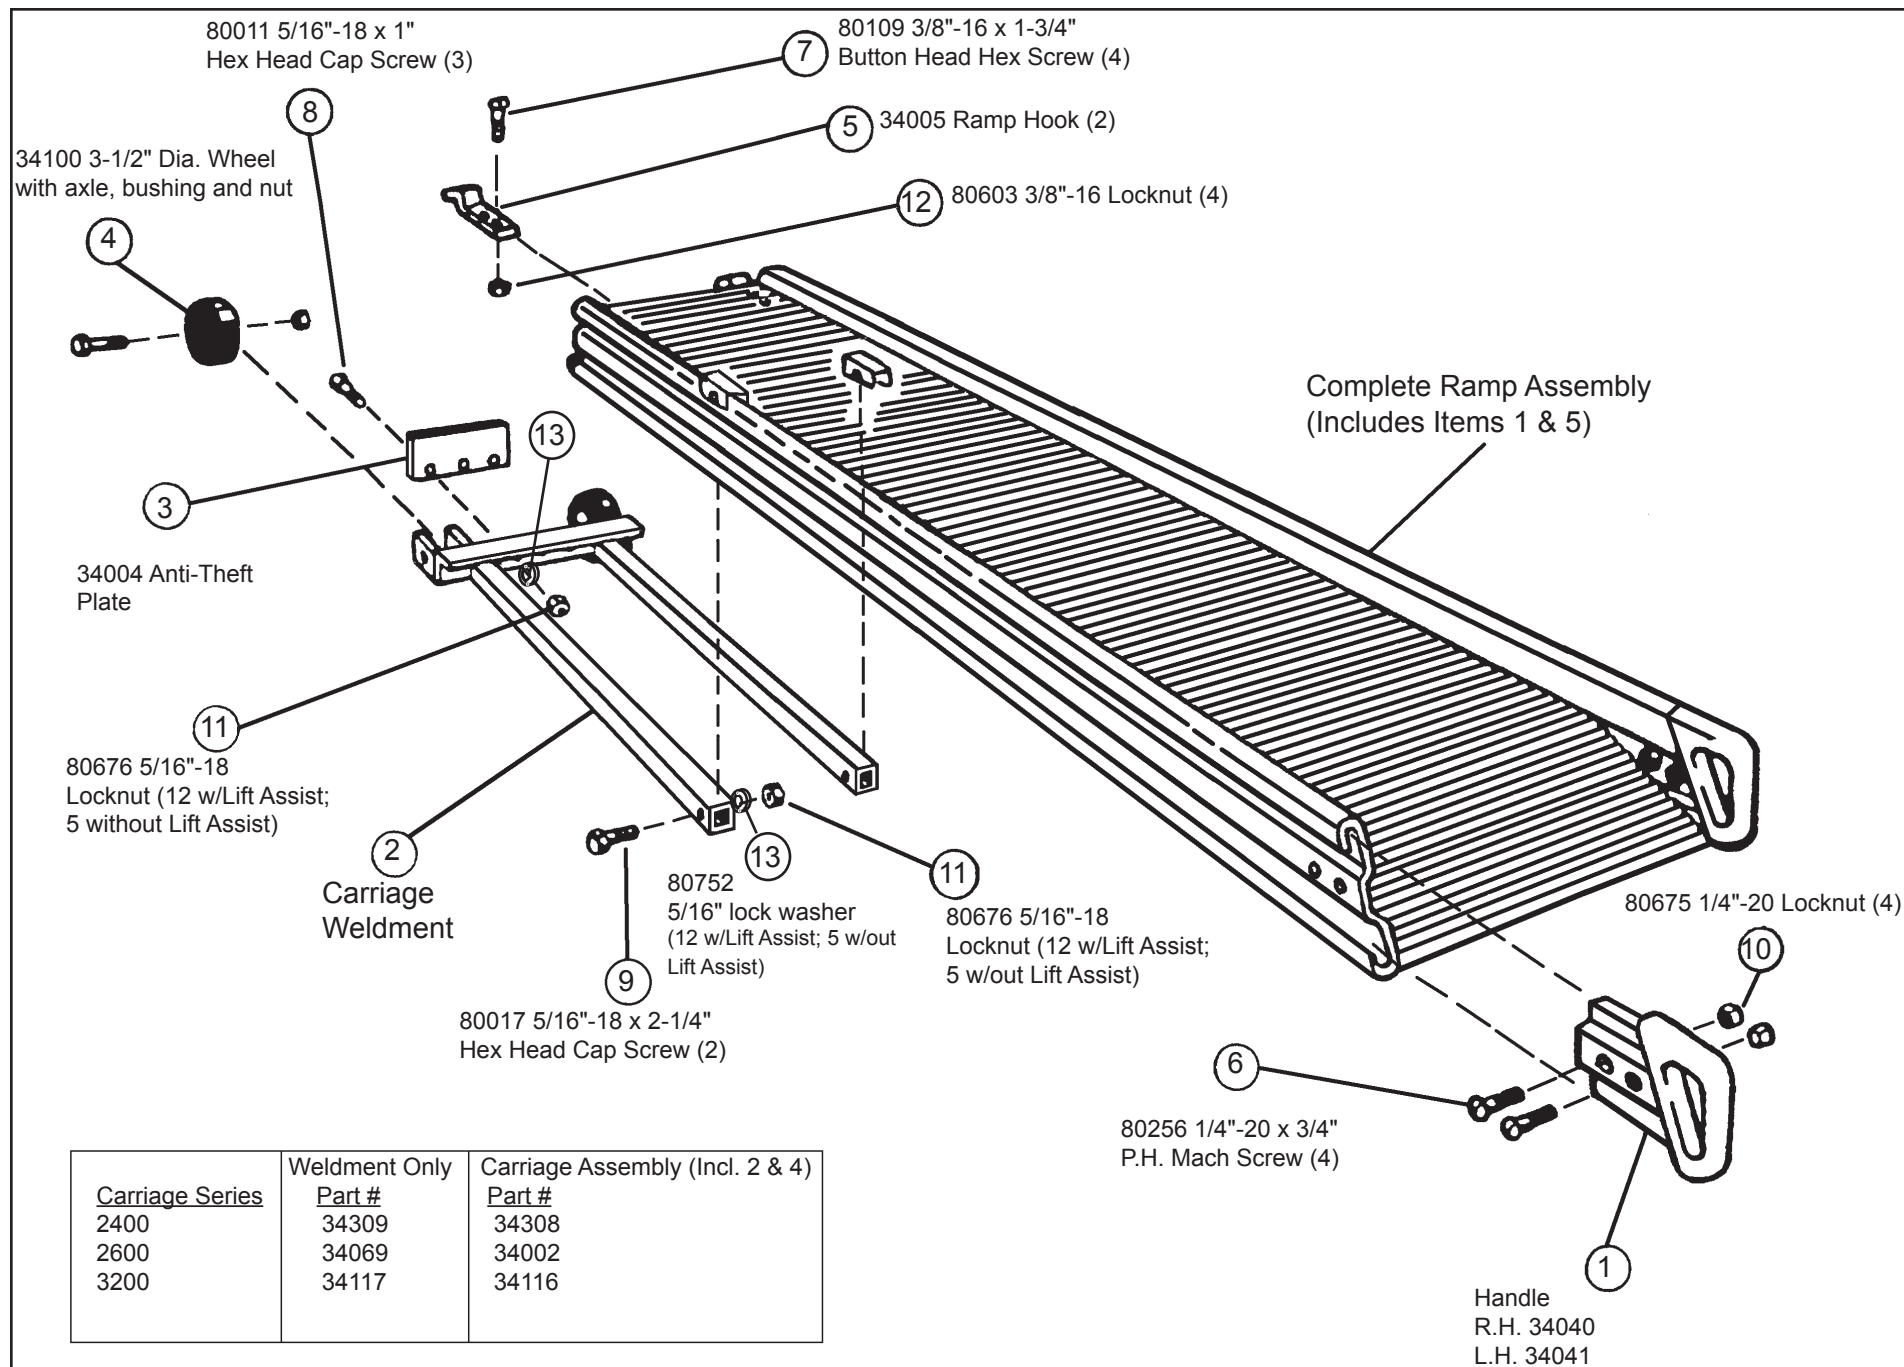

Slider® Ramp Replacement Parts List (Slide & Track Assembly)

Slider® Ramp Replacement Parts List (Ramp & Carriage Assembly)

Carriage Series	Weldment Only Part #	Carriage Assembly (Incl. 2 & 4) Part #
2400	34309	34308
2600	34069	34002
3200	34117	34116