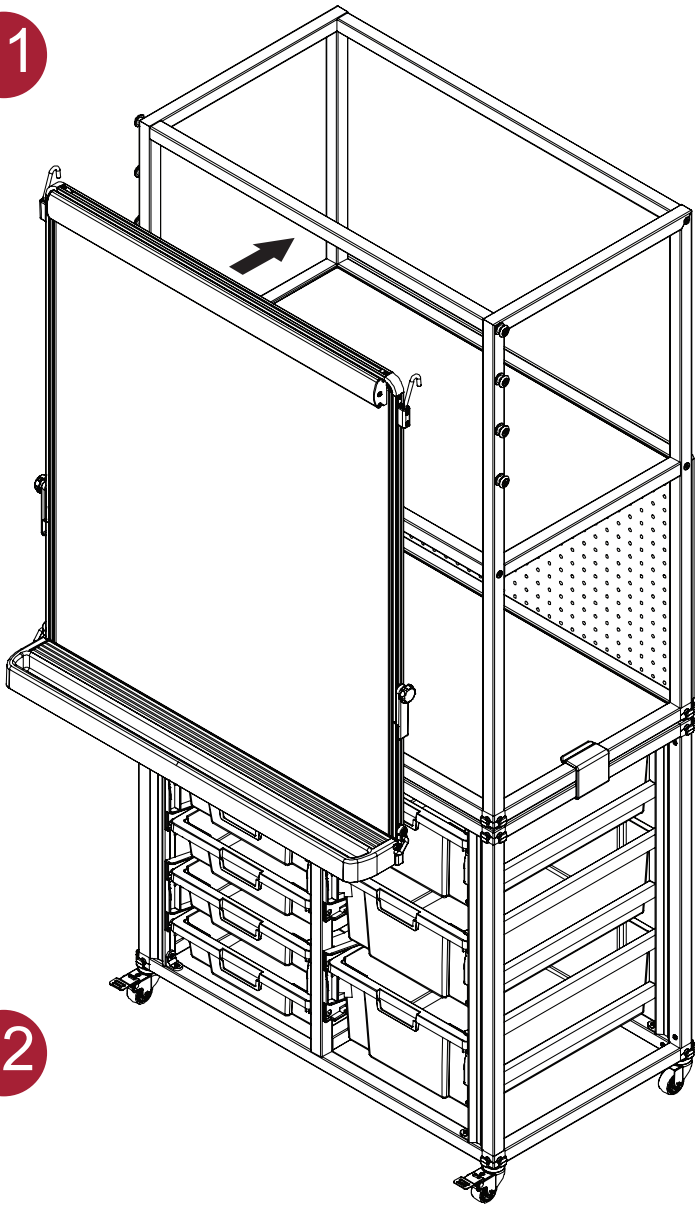

1-800-323-4656  
[Info@LuxorWorkspaces.com](mailto:Info@LuxorWorkspaces.com)

15

Listen for "snap"

16

21

Set height

22

Great job!

Set vertical or angled