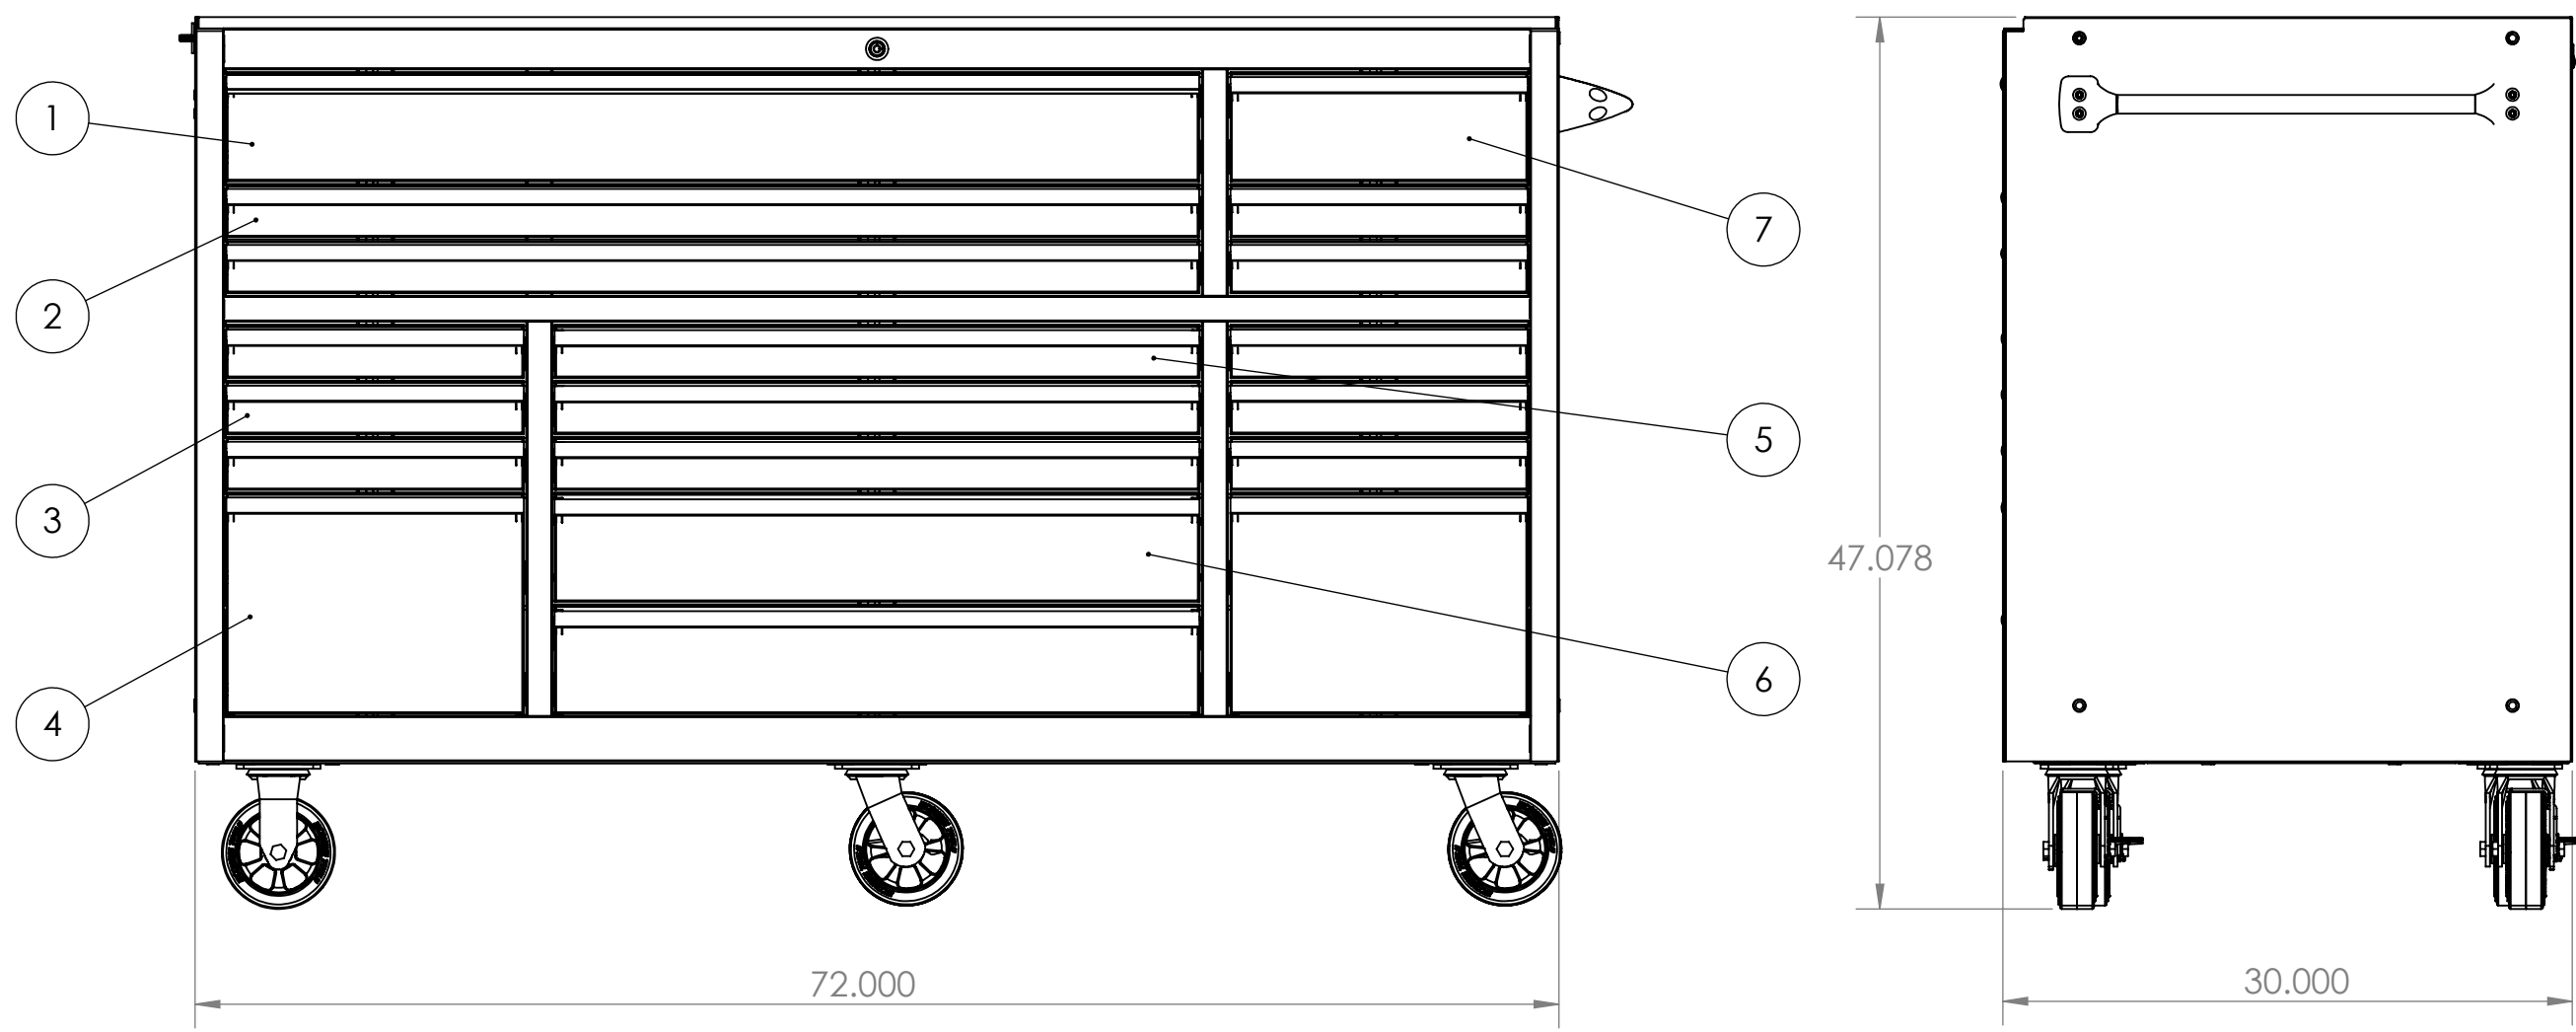

4

3

2

1

72.000

47.078

30.000

DRAWER No.	WIDTH		DEPTH		HEIGHT	
	O.D.	I.D.	O.D.	I.D.	O.D.	I.D.
1	51.375	50.5	29.3	27.063	5.750	5.063
2	51.375	50.5	29.3	27.063	2.812	2.218
3	15.718	14.844	29.3	27.063	2.812	2.218
4	15.718	14.844	29.3	27.063	11.688	11.094
5	34.063	33.188	29.3	27.063	2.812	2.218
6	34.063	33.188	29.3	27.063	5.750	5.063
7	15.718	14.844	29.3	27.063	5.750	5.03

A

A

B

B

OVERALL DIMENSIONS		
WIDTH	DEPTH	HEIGHT
72	30	47.078

RX723019RC (SCHEMATIC)

4

3