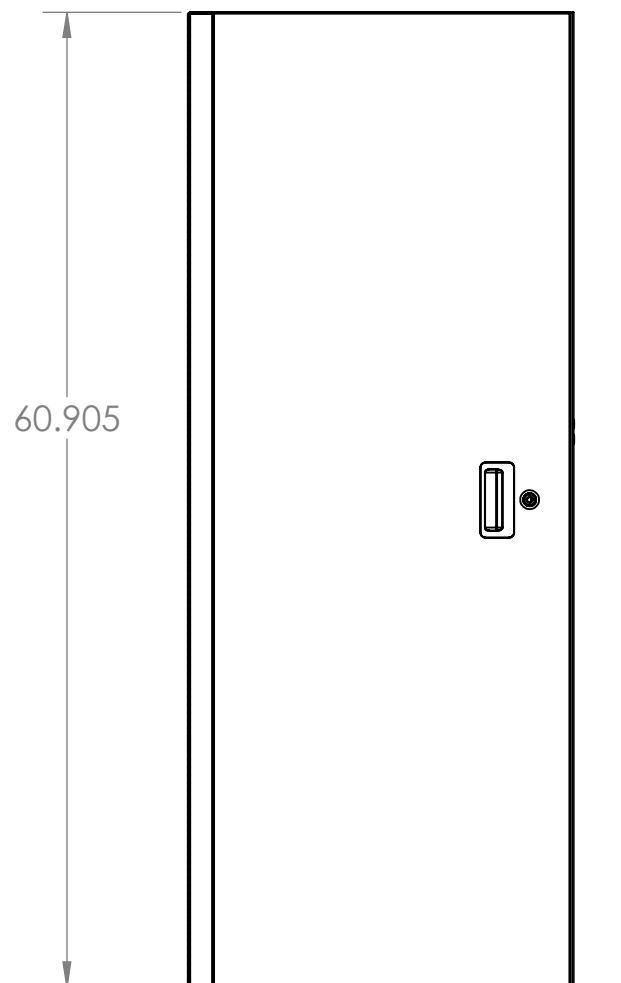

4

3

2

1

B

B

A

A

DRAWER No.	WIDTH		DEPTH		HEIGHT	
	O.D.	I.D.	O.D.	I.D.	O.D.	I.D.
1	20.787"	19.937"	27.212"	27.070"	2.814"	2.232"
2	40.787"	19.937"	27.212"	27.070"	5.767"	5.063"
ADJ. SHELF	23.661"		27.637"		.500"	

OVERALL DIMENSIONS		
WIDTH	DEPTH	HEIGHT
24.016"	30.031"	60.905"

RX243003SL (SCHEMATIC)

4

3

2

1