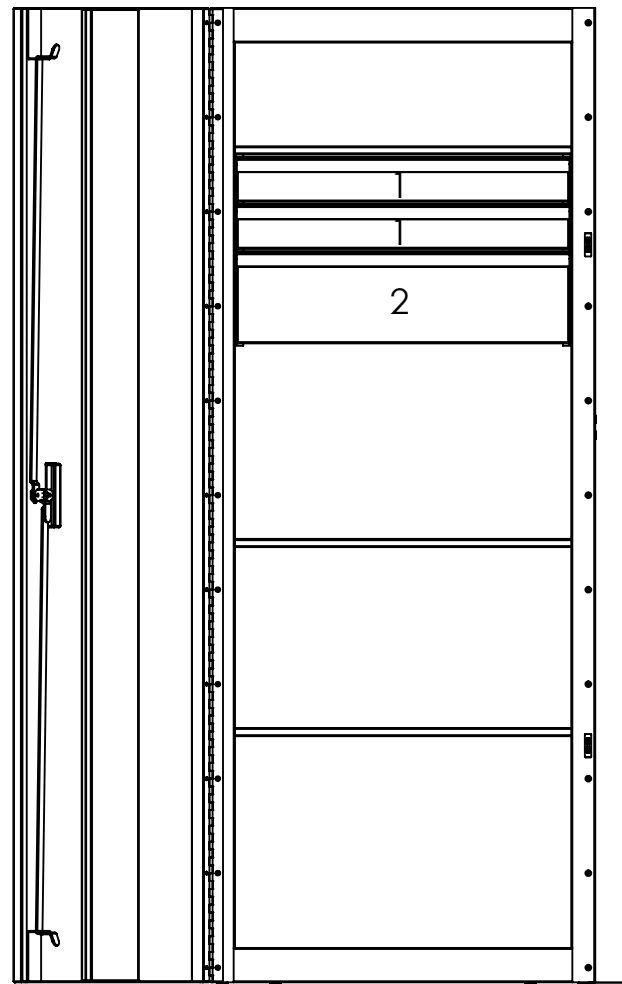

4

3

2

1

B

B

A

A

DRAWER No.	WIDTH		DEPTH		HEIGHT	
	O.D.	I.D.	O.D.	I.D.	O.D.	I.D.
1	20.787"	19.937"	27.212"	27.070"	2.814"	2.232"
2	40.787"	19.937"	27.212"	27.070"	5.767"	5.063"
ADJ. SHELF	23.661"		27.637"		.500"	

OVERALL DIMENSIONS		
WIDTH	DEPTH	HEIGHT
24.016"	30.031"	60.905"

RX243003SL (SCHEMATIC)

4

3

2

1