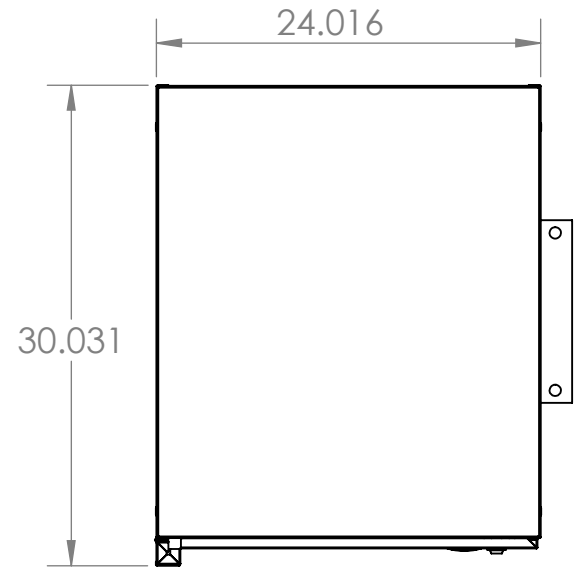

4

3

2

1

B

B

A

A

DRAWER No.	WIDTH		DEPTH		HEIGHT	
	O.D.	I.D.	O.D.	I.D.	O.D.	I.D.
1	20.787"	19.937"	27.212"	27.070"	2.814"	2.232"
2	40.787"	19.937"	27.212"	27.070"	5.767"	5.063"
ADJ. SHELF	23.661"		27.637"		.500"	

OVERALL DIMENSIONS		
WIDTH	DEPTH	HEIGHT
24.016"	30.031"	60.905"

RX243003SL (SCHEMATIC)

4

3

2

1