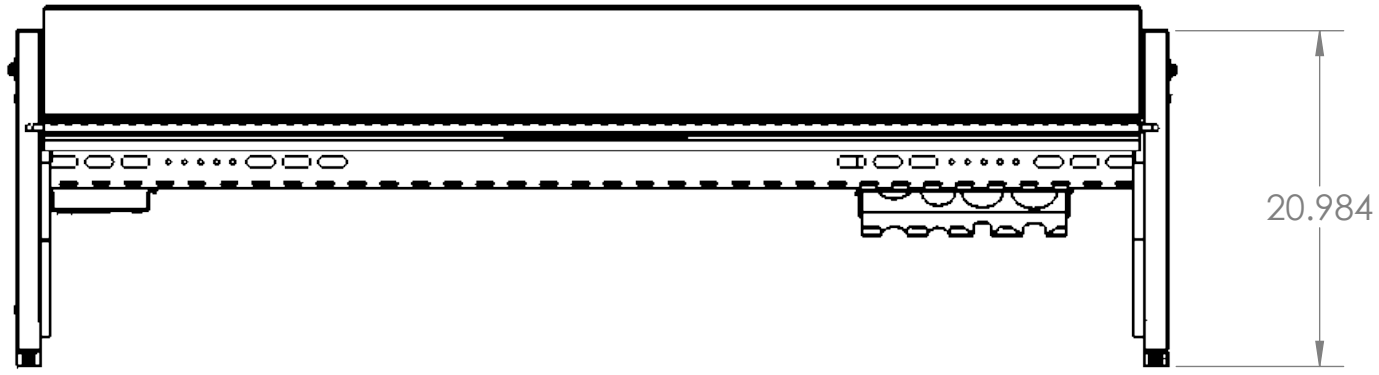

4 3 2 1

DRAWER No.	WIDTH		DEPTH		HEIGHT	
	O.D.	I.D.	O.D.	I.D.	O.D.	I.D.
1						
2						
3						
4						
5						
6						
7						
SHELF	68.544		9.843		1.819	

OVERALL DIMENSIONS		
WIDTH	DEPTH	HEIGHT
71.882	20.984	22.126

DX722101HC (SCHEMATIC)

4 3 2 1

B

B

A

A