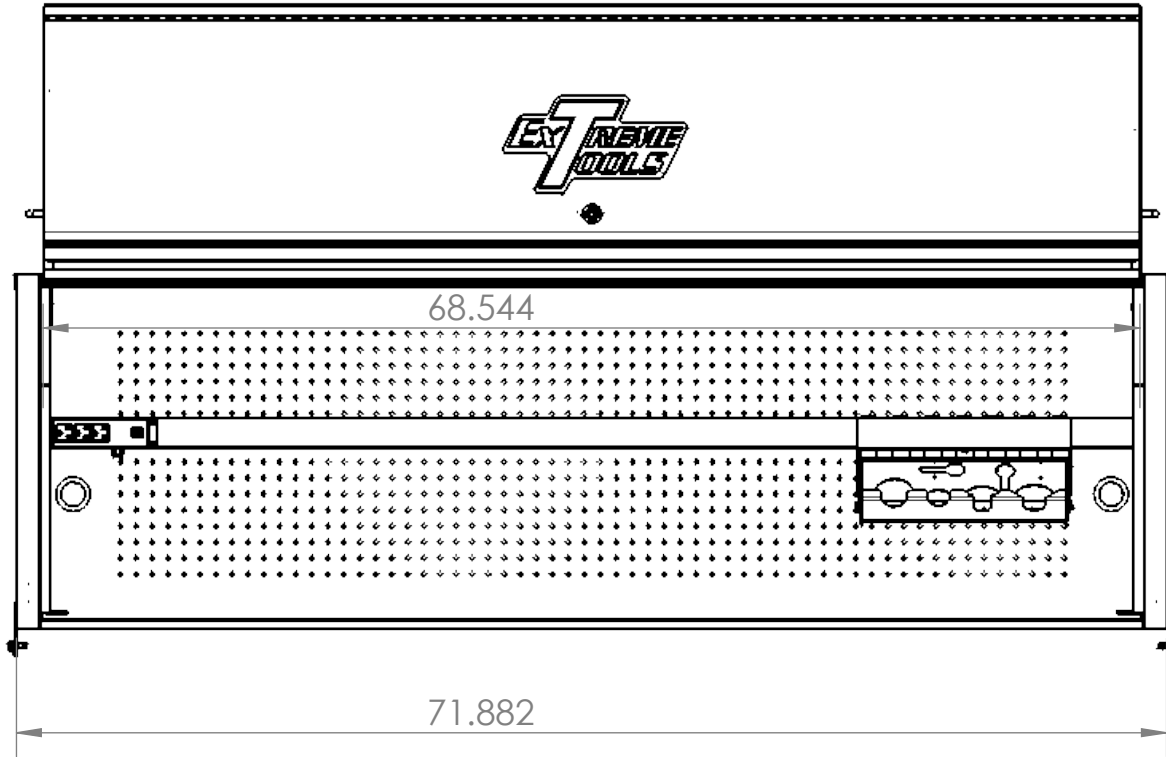

4 3 2 1

DRAWER No.	WIDTH		DEPTH		HEIGHT	
	O.D.	I.D.	O.D.	I.D.	O.D.	I.D.
1						
2						
3						
4						
5						
6						
7						
SHELF	68.544		9.843		1.819	

OVERALL DIMENSIONS		
WIDTH	DEPTH	HEIGHT
71.882	20.984	22.126

DX722101HC (SCHEMATIC)

4 3 2 1

B

B

A

A