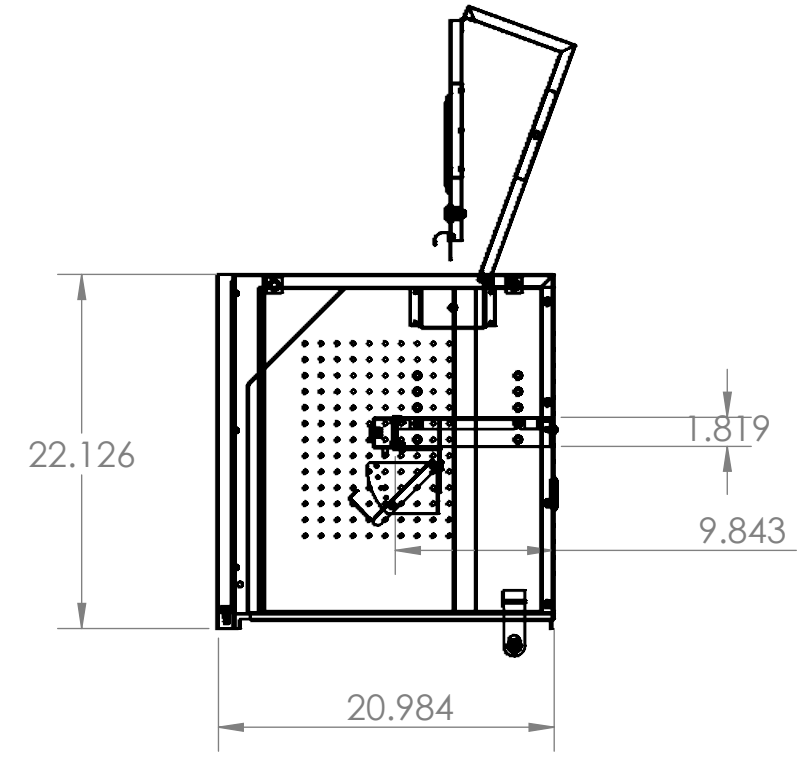

4 3 2 1

DRAWER No.	WIDTH		DEPTH		HEIGHT	
	O.D.	I.D.	O.D.	I.D.	O.D.	I.D.
1						
2						
3						
4						
5						
6						
7						
SHELF	68.544		9.843		1.819	

OVERALL DIMENSIONS		
WIDTH	DEPTH	HEIGHT
71.882	20.984	22.126

DX722101HC (SCHEMATIC)

4 3 2 1

B

B

A

A