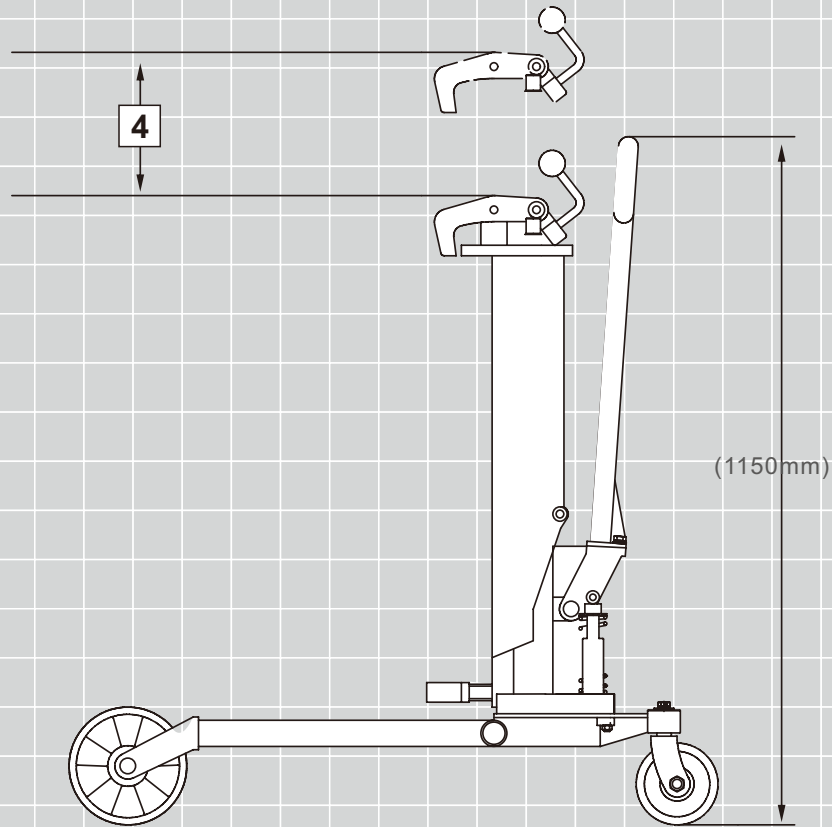

Eoslift

DP25 SERIES

Profile Sheet
Drum Picker

DP25 Series

DP25 Series

				<i>Imperial</i>	<i>Metric</i>
General	1	Manufacturer		Eoslift	
	2	Model		DP25	
	3	Load capacity	Lb. kg	550	250
Forks	4	Lifting Height	In. mm	11	280
	5	Max.drums diameter	In. mm	22.5	572
	6	Max.barrel Length	In. mm	36	915
	7	Net Weight	In. mm	88	40