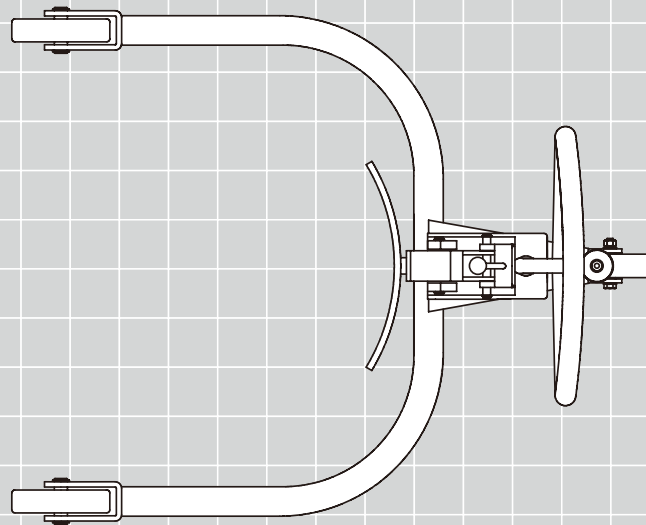

Eoslift

DP25 SERIES

Profile Sheet
Drum Picker

DP25 Series

DP25 Series

				<i>Imperial</i>	<i>Metric</i>
General	1	Manufacturer		Eoslift	
	2	Model		DP25	
	3	Load capacity	Lb. kg	550	250
Forks	4	Lifting Height	In. mm	11	280
	5	Max.drums diameter	In. mm	22.5	572
	6	Max.barrel Length	In. mm	36	915
	7	Net Weight	In. mm	88	40