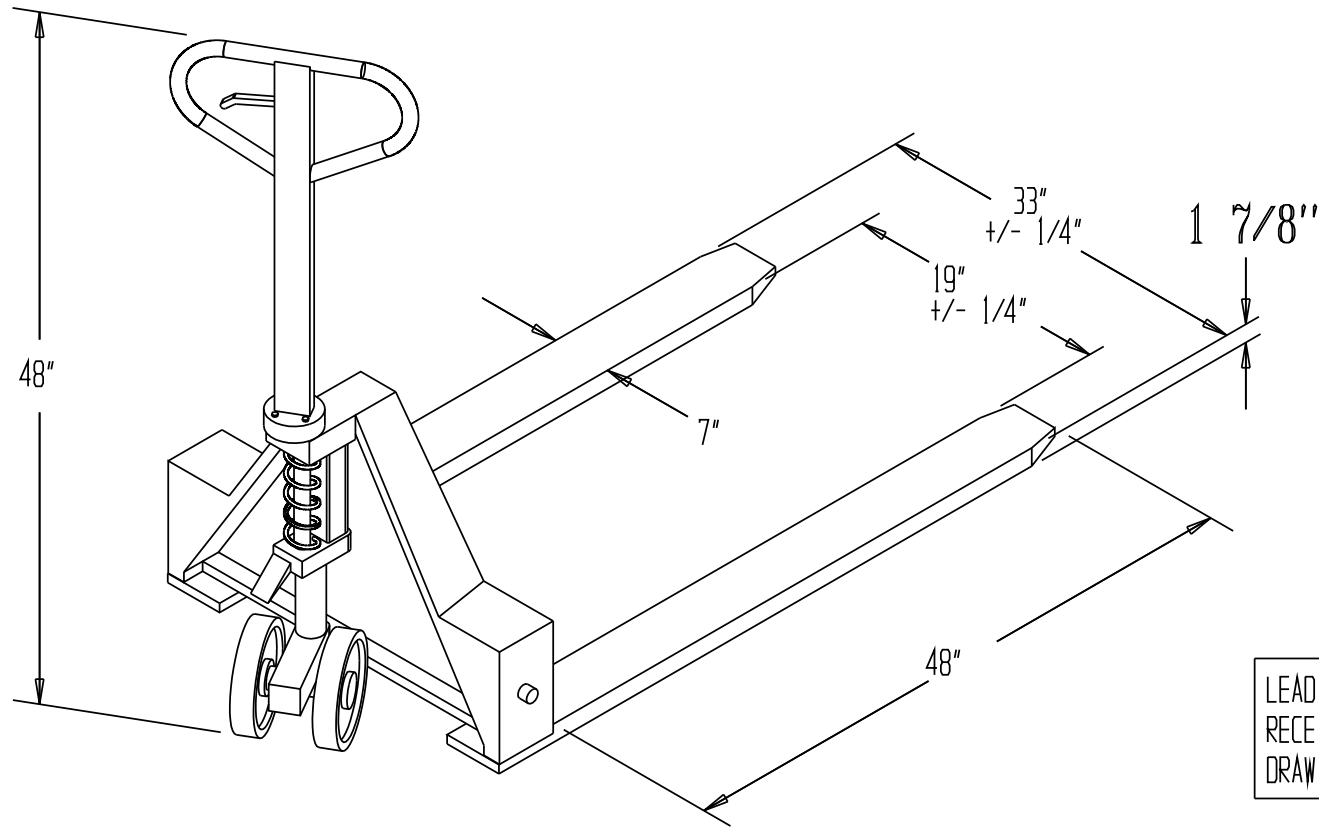

LOW PROFILE PALLET TRUCK, PM4-3348-LP

NOTE:
THIS PRODUCT MAY NOT
FIT SOME STANDARD
PALLETES.

MIN LOWERED HT 1 7/8"

PLEASE VERIFY YOUR
MINIMUM HT

LEAD TIME WILL START UPON
RECEIPT OF SIGNED APPROVAL
DRAWING

STANDARD FEATURES

MODEL NUMBER: PM4-3348-LP
OVERALL LENGTH OF FORKS IS 48 INCHES
OVERALL WIDTH OF FORKS IS 33 INCHES
I.D. OF FORKS IS 19 INCHES
LOWERED HEIGHT OF 1 7/8 INCHES
RAISED HEIGHT OF 6 INCHES
CAPACITY IS 4,000 LBS.
POLYURETHANE WHEELS