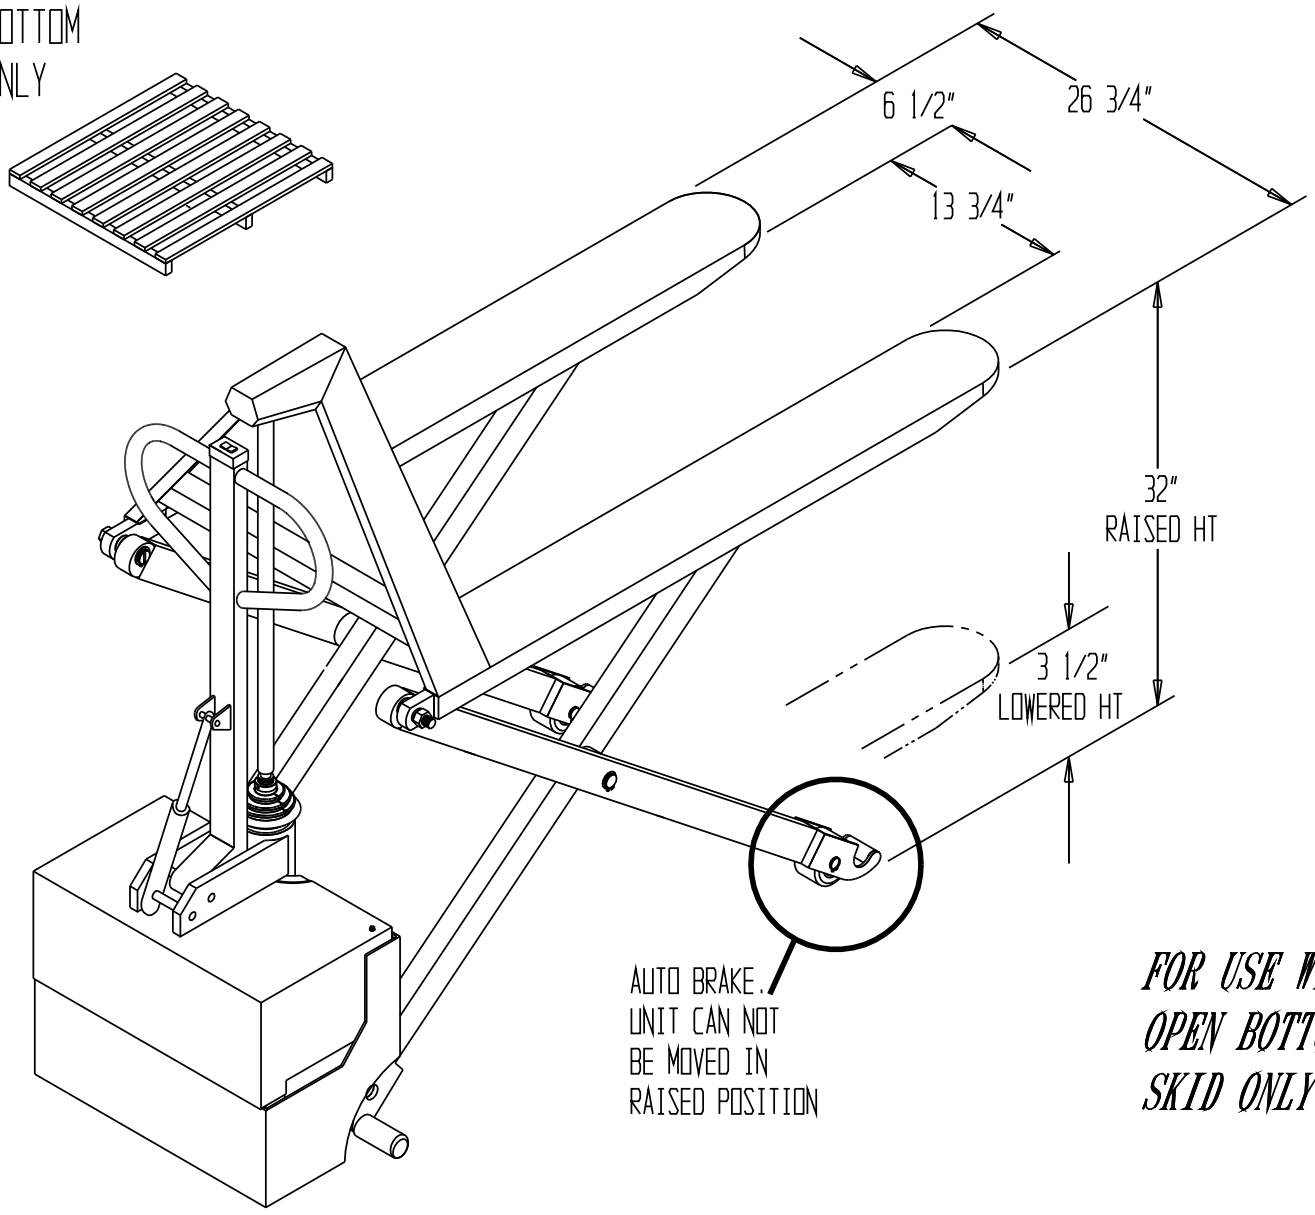

STAINLESS STEEL DC POWERED TOTE LIFTER L-270-DC-HD-SS

** Any additions, deletions or omissions must be corrected on this drawing, as this drawing will be considered all inclusive. **
** All graphics provided are for reference only. If certain dimensions are critical please verify those dimensions with your salesperson **

FOR USE WITH
OPEN BOTTOM
SKID ONLY

*FOR USE WITH
OPEN BOTTOM
SKID ONLY*

**SPECIAL UNITS ARE NON-RETURNABLE
*AVAILABLE AT ADDITIONAL COSTS

STANDARD FEATURES

- MODEL NUMBER: L-270-DC-HD-SS
- CAPACITY: 2,000 LBS.
- LOWERED HT: 3 1/2"
- RAISED HT: 31 1/2"
- FORK LENGTH: 45"
- FORK WIDTH: 6 1/2"
- OVERALL FORK WIDTH: 26 3/4"
- INSIDE FORK WIDTH: 13 3/4"
- 12V DC POWERED UNIT