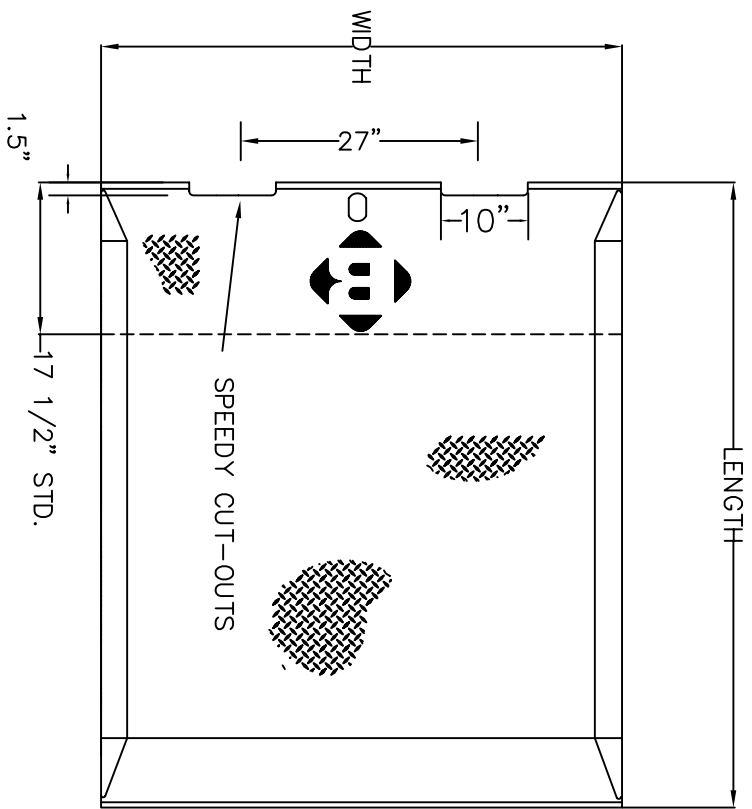

NOTES FOR LEG SIZE	
BOARD LENGTH	LEG LENGTH
48" – 60"	12"
66" – 72"	14"
78" – 96"	18"
120"	20"

OPTIONS

MODEL	DESCRIPTION
TRL	LEGS SET AT 14" FROM TRUCK END
TNLL	LIFTING CHAINS WITHOUT LIFTLOOPS(T)
TLC	LIFTING CHAINS AND LIFT LOOPS. (T&FL)

NO LIFT MECHANISM REQUIRED

BLUFF MFG.		9201 S. FREEWAY FORT WORTH, TX 76140	
MODEL: SPEEDY BOARD	CUST.:		
PART NO.:	CUST.NO.:		
MTRL.SPEC: A36 STEEL	DRWN: HMR		
REV.LEVEL:	DATE: 04 JUNE 07		