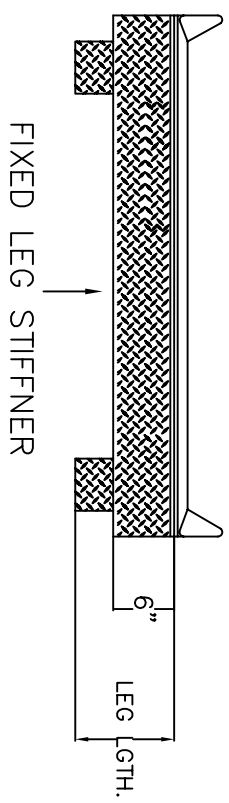

NOTES FOR LEG SIZE	
BOARD LENGTH	LEG LENGTH
48" – 60"	12"
66" – 72"	14"
78" – 96"	18"
120"	20"

OPTIONS

MODEL	DESCRIPTION
TRL	LEGS SET AT 14" FROM TRUCK END
TNLL	LIFTING CHAINS WITHOUT LIFTLOOPS(T)
TLC	LIFTING CHAINS AND LIFT LOOPS. (T&FL)

NO LIFT MECHANISM REQUIRED

BLUFF MFG.		9201 S. FREEWAY FORT WORTH, TX 76140	
MODEL: SPEEDY BOARD	CUST.:		
PART NO.:	CUST.NO.:		
MTRL.SPEC: A36 STEEL	DRWN: HMR		
REV.LEVEL:	DATE: 04 JUNE 07		