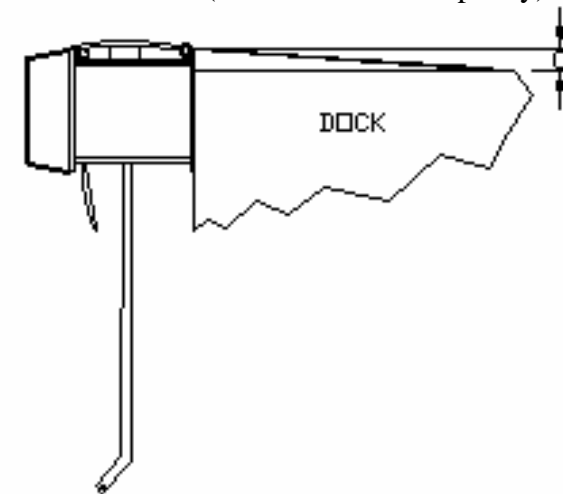

| MODEL #   | A   | B    | C   | D   |
|-----------|-----|------|-----|-----|
| **LD72-3  | 72" | 94"  | 3"  | 30" |
| **LD72-5  | 72" | 94"  | 5"  | 48" |
| **LD72-7  | 72" | 94"  | 7"  | 52" |
| **LD72-9  | 72" | 94"  | 9"  | 64" |
| **LD72-11 | 72" | 94"  | 11" | 78" |
| **LD78-3  | 78" | 100" | 3"  | 30" |
| **LD78-5  | 78" | 100" | 5"  | 48" |
| **LD78-7  | 78" | 100" | 7"  | 52" |
| **LD78-9  | 78" | 100" | 9"  | 64" |
| **LD78-11 | 78" | 100" | 11" | 78" |

\*\* - 20 or 25 (thousand Pound capacity)

**BLUFF MFG.**

9201 S. FREEWAY  
FORT WORTH, TX 76140

MODEL: LD-DOCK LEVELERS

CUSTOMER:

PART NO:

REV. LEVEL:

MATERIAL: