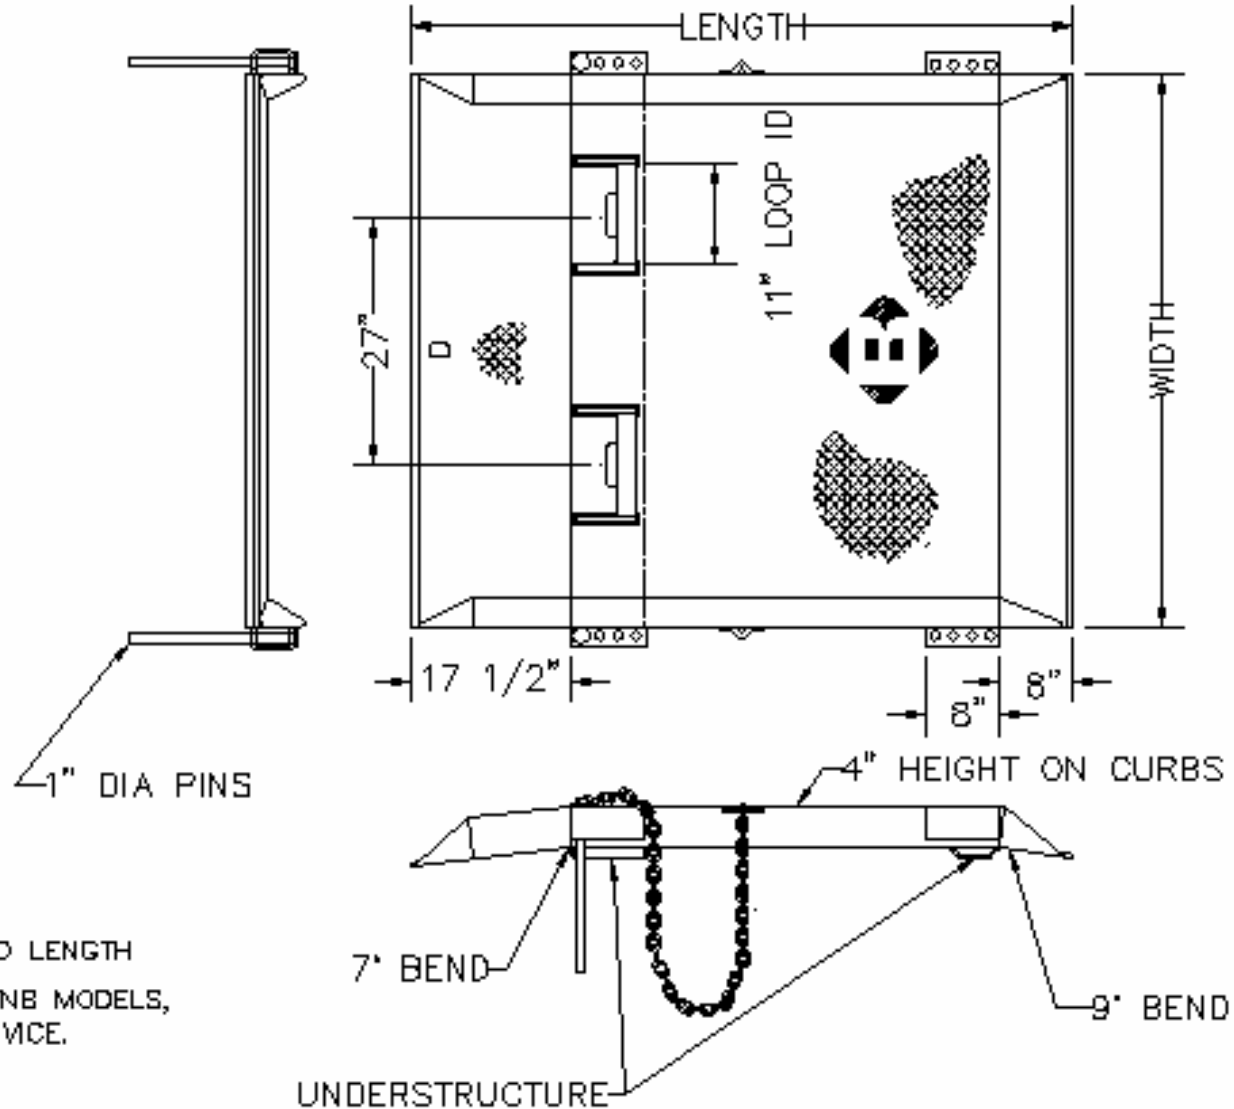

STEEL DOCKBOARDS

15T6072

- LENGTH
- WIDTH
- MODEL
- 15,000 CAPACITY

- PIN LENGTH VARIES WITH BOARD LENGTH
- FOR INFORMATION ON TFL OR TNB MODELS, CONTACT BLUFF CUSTOMER SERVICE.

BLUFF MFG.		9201 S. FREEWAY FORT WORTH, TX 76140	
MODEL: T BOARD	CUSTOMER:		
PART NO:	REV. LEVEL:		
MATERIAL:	DRAWN:		
WEIGHT:	DATE:		

THE INFORMATION CONTAINED IN THIS DRAWING IS THE SOLE PROPERTY OF BLUFF MANUFACTURING. ANY REPRODUCTION IN PART OR WHOLE WITHOUT THE WRITTEN PERMISSION OF BLUFF MANUFACTURING IS PROHIBITED.