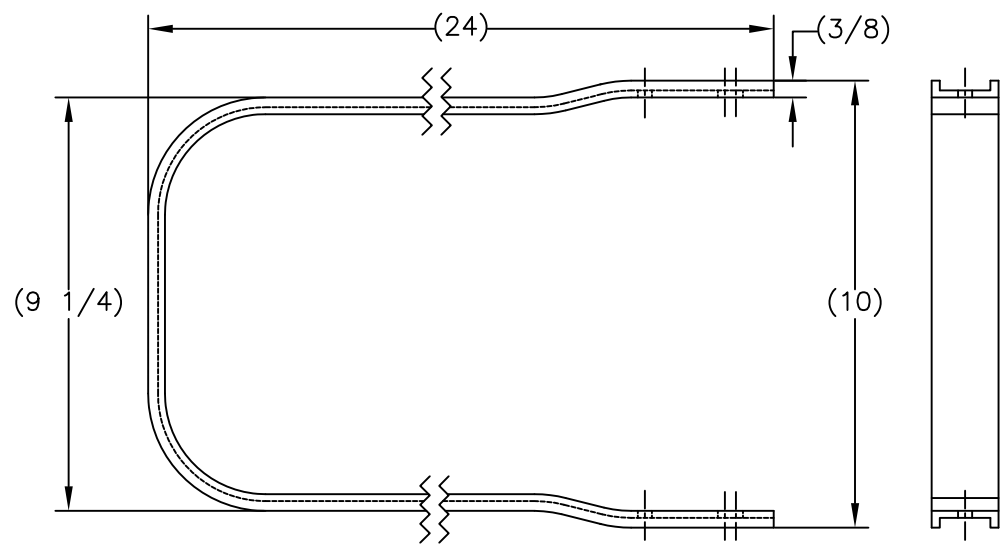

**TOP EXTENSIONS FOR 410 & 450 MODELS**

- For Cobra Lite Hand Trucks, 410 and 450 series models only.
- Field Installed.
- Top handle height is 60".
- Vinyl coated top extensions available.

P/N                    220081  
 Model:                60UK  
 Weight:                2 lbs  
 Boxed Size:        30" X 14" X 2"

THIS DRAWING IN ALL PARTICULARS IS WESCO INDUSTRIAL PRODUCTS INC. PROPERTY. ALL RIGHTS OF DESIGN, INVENTION OR USE OF ARE RESERVED.

REV.	EON & DATE	APP	<b>WESCO INDUSTRIAL PRODUCTS INC.</b>		
			NORTH WALES		PENNA. 19454
REVISIONS			PART NAME		DRAWN:
			60" Top Extension		CHECKED:
			TOLERANCE UNLESS OTHERWISE SPECIFIED		
			FRACTION      3 PLACE DECIMAL      2 PLACE DECIMAL		APP. ENGR.
			± 1/64                    ± .005                    ± .01		SCALE:
			ANGULAR ± 1-1/2"		SHEET 1 OF 1
			BREAK ALL SHARP EDGES AND REMOVE ALL BURRS		<b>B- 220081</b> REV