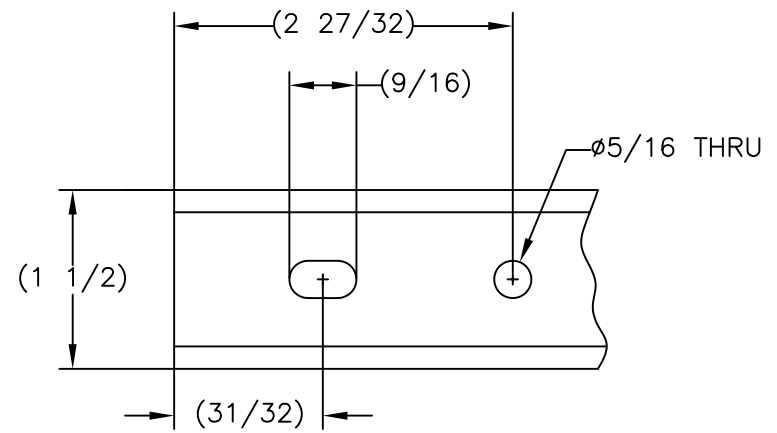

**TOP EXTENSIONS FOR 410 & 450 MODELS**

- For Cobra Lite Hand Trucks, 410 and 450 series models only.
- Field Installed.
- Top handle height is 60".
- Vinyl coated top extensions available.

P/N                    220081  
 Model:                60UK  
 Weight:                2 lbs  
 Boxed Size:        30" X 14" X 2"

THIS DRAWING IN ALL PARTICULARS IS WESCO INDUSTRIAL PRODUCTS INC. PROPERTY. ALL RIGHTS OF DESIGN, INVENTION OR USE OF ARE RESERVED.

REV.	EON & DATE	APP	<b>WESCO INDUSTRIAL PRODUCTS INC.</b>		
			NORTH WALES		PENNA. 19454
REVISIONS			PART NAME		DRAWN:
			60" Top Extension		CHECKED:
			TOLERANCE UNLESS OTHERWISE SPECIFIED		
			FRACTION      3 PLACE DECIMAL      2 PLACE DECIMAL		APP. ENGR.
			± 1/64                    ± .005                    ± .01		SCALE:
			ANGULAR ± 1-1/2"		SHEET 1 OF 1
			BREAK ALL SHARP EDGES AND REMOVE ALL BURRS		<b>B- 220081</b> REV