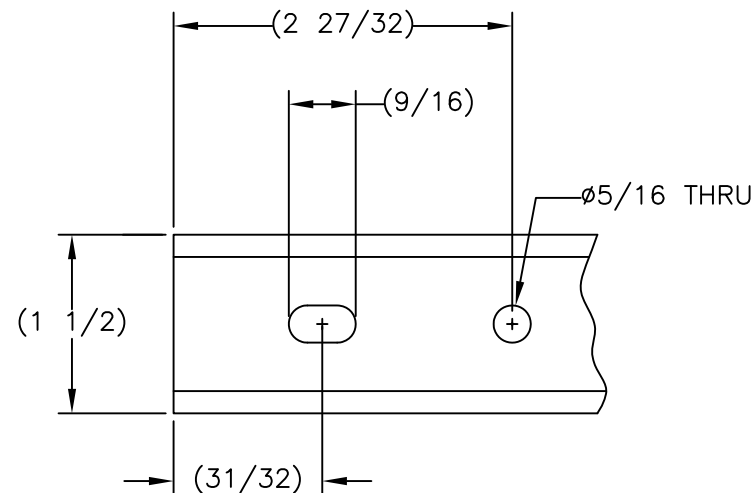

**TOP EXTENSIONS FOR 410 & 450 MODELS**

- For Cobra Lite Hand Trucks, 410 and 450 series models only.
- Field Installed.
- Top handle height is 52".
- Vinyl coated top extensions available.

P/N **220080**  
 Model: 52UK  
 Weight: 2 lbs  
 Boxed Size: 17.5" X 10" X 2"

THIS DRAWING IN ALL PARTICULARS IS WESCO INDUSTRIAL PRODUCTS INC. PROPERTY. ALL RIGHTS OF DESIGN, INVENTION OR USE OF ARE RESERVED.

REV. ECH & DATE APP	<b>WESCO INDUSTRIAL PRODUCTS INC.</b>		NORTH WALES PENNA. 19454	
	PART NAME		DRAWN:	
	52" Top Extension		CHECKED:	
	TOLERANCE UNLESS OTHERWISE SPECIFIED		APP. ENGR.	
FRACTION 3 PLACE DECIMAL 2 PLACE DECIMAL		SCALE:		
± 1/64 ± .005 ± .01		B- 220080		
ANGULAR ± 1-1/2' SHEET 1 OF 1		REV		
BREAK ALL SHARP EDGES AND REMOVE ALL BURRS				