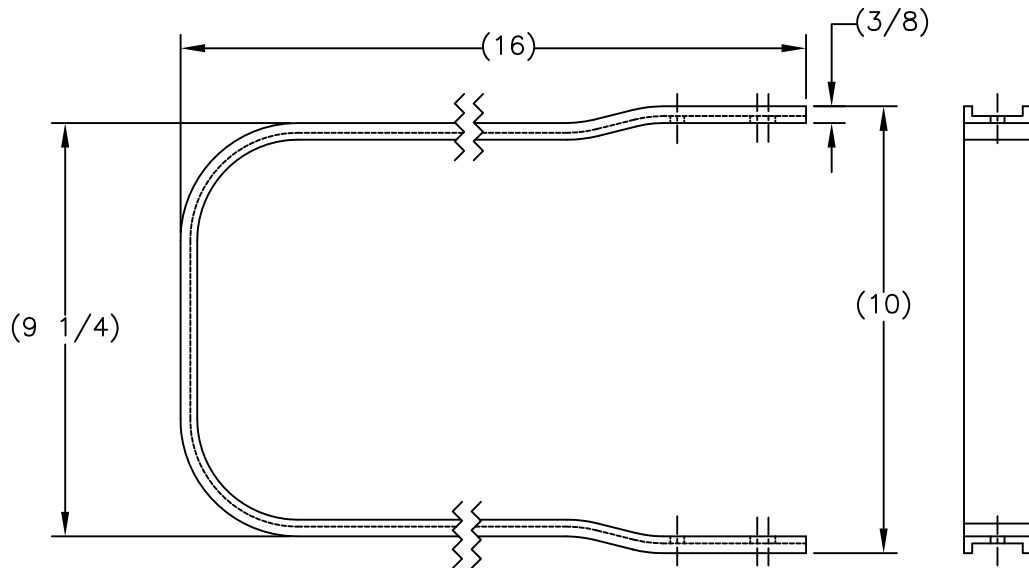

**TOP EXTENSIONS FOR 410 & 450 MODELS**

- For Cobra Lite Hand Trucks, 410 and 450 series models only.
- Field Installed.
- Top handle height is 52".
- Vinyl coated top extensions available.

P/N **220080**  
 Model: 52UK  
 Weight: 2 lbs  
 Boxed Size: 17.5" X 10" X 2"

THIS DRAWING IN ALL PARTICULARS IS WESCO INDUSTRIAL PRODUCTS INC. PROPERTY. ALL RIGHTS OF DESIGN, INVENTION OR USE OF ARE RESERVED.

REV. ECH & DATE APP	<b>WESCO INDUSTRIAL PRODUCTS INC.</b>		NORTH WALES PENNA. 19454	
	PART NAME		DRAWN:	
	52" Top Extension		CHECKED:	
	TOLERANCE UNLESS OTHERWISE SPECIFIED		APP. ENGR.	
FRACTION 3 PLACE DECIMAL 2 PLACE DECIMAL		SCALE:		
± 1/64 ± .005 ± .01		B- 220080		
ANGULAR ± 1-1/2' SHEET 1 OF 1		REV		
BREAK ALL SHARP EDGES AND REMOVE ALL BURRS				